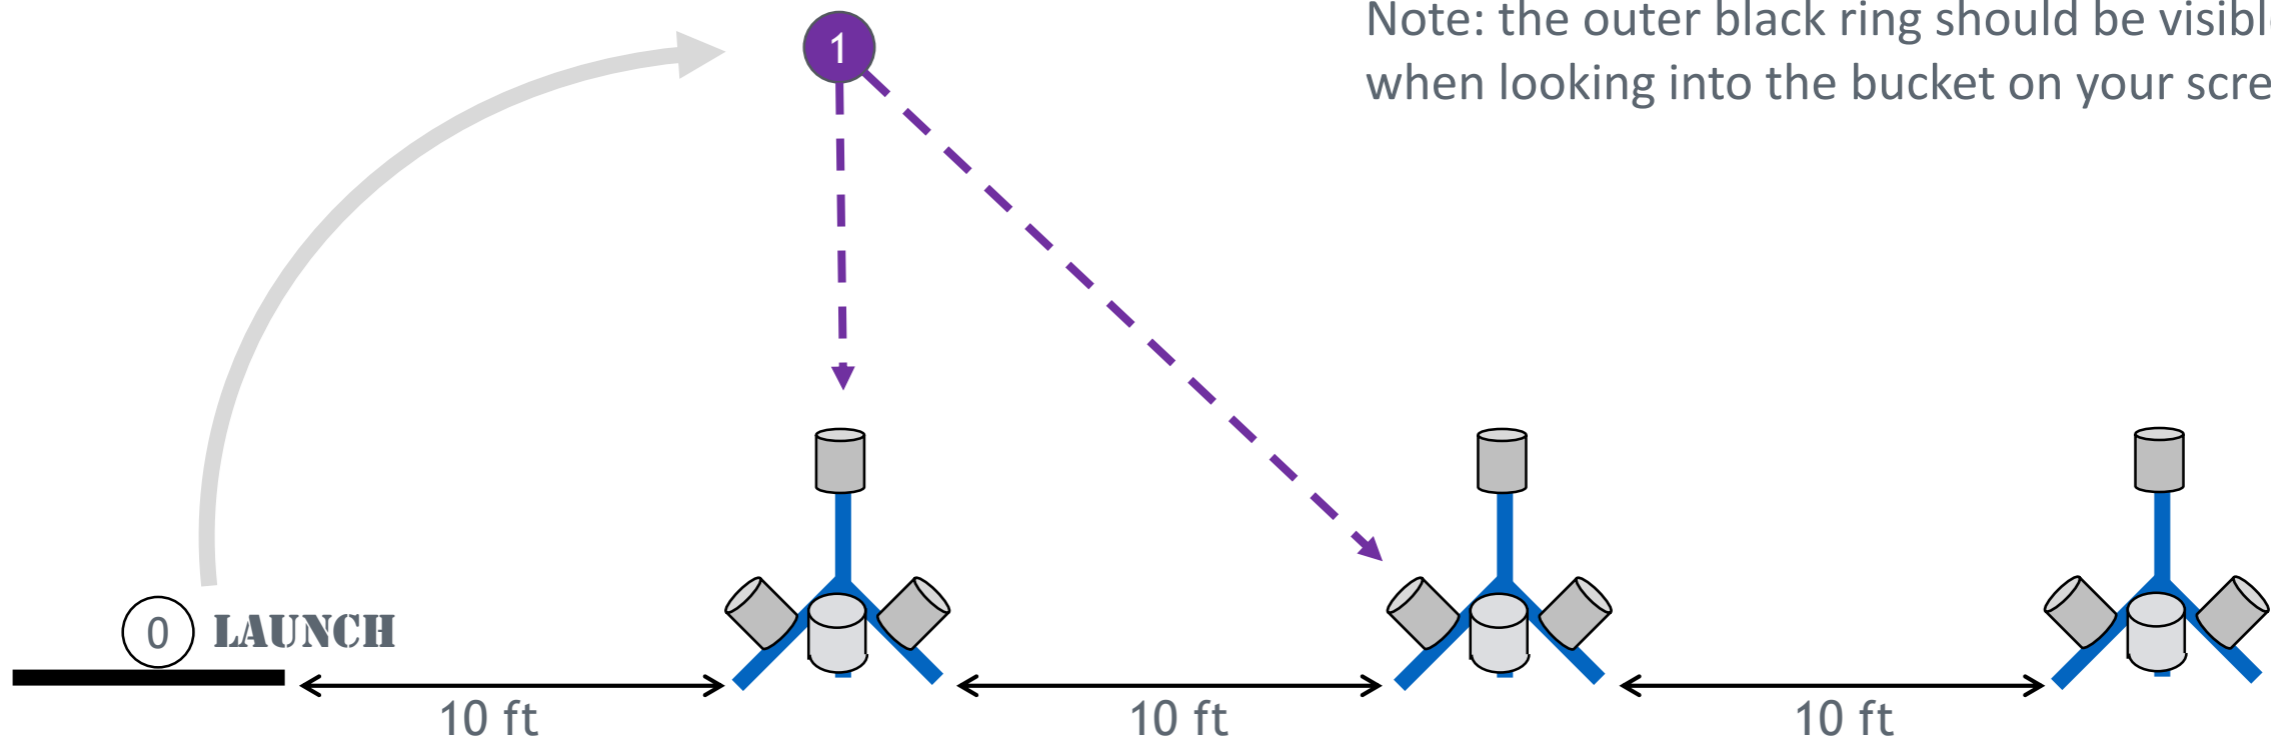

# Basic Maneuvering

Note: the outer black ring should be visible when looking into the bucket on your screen.