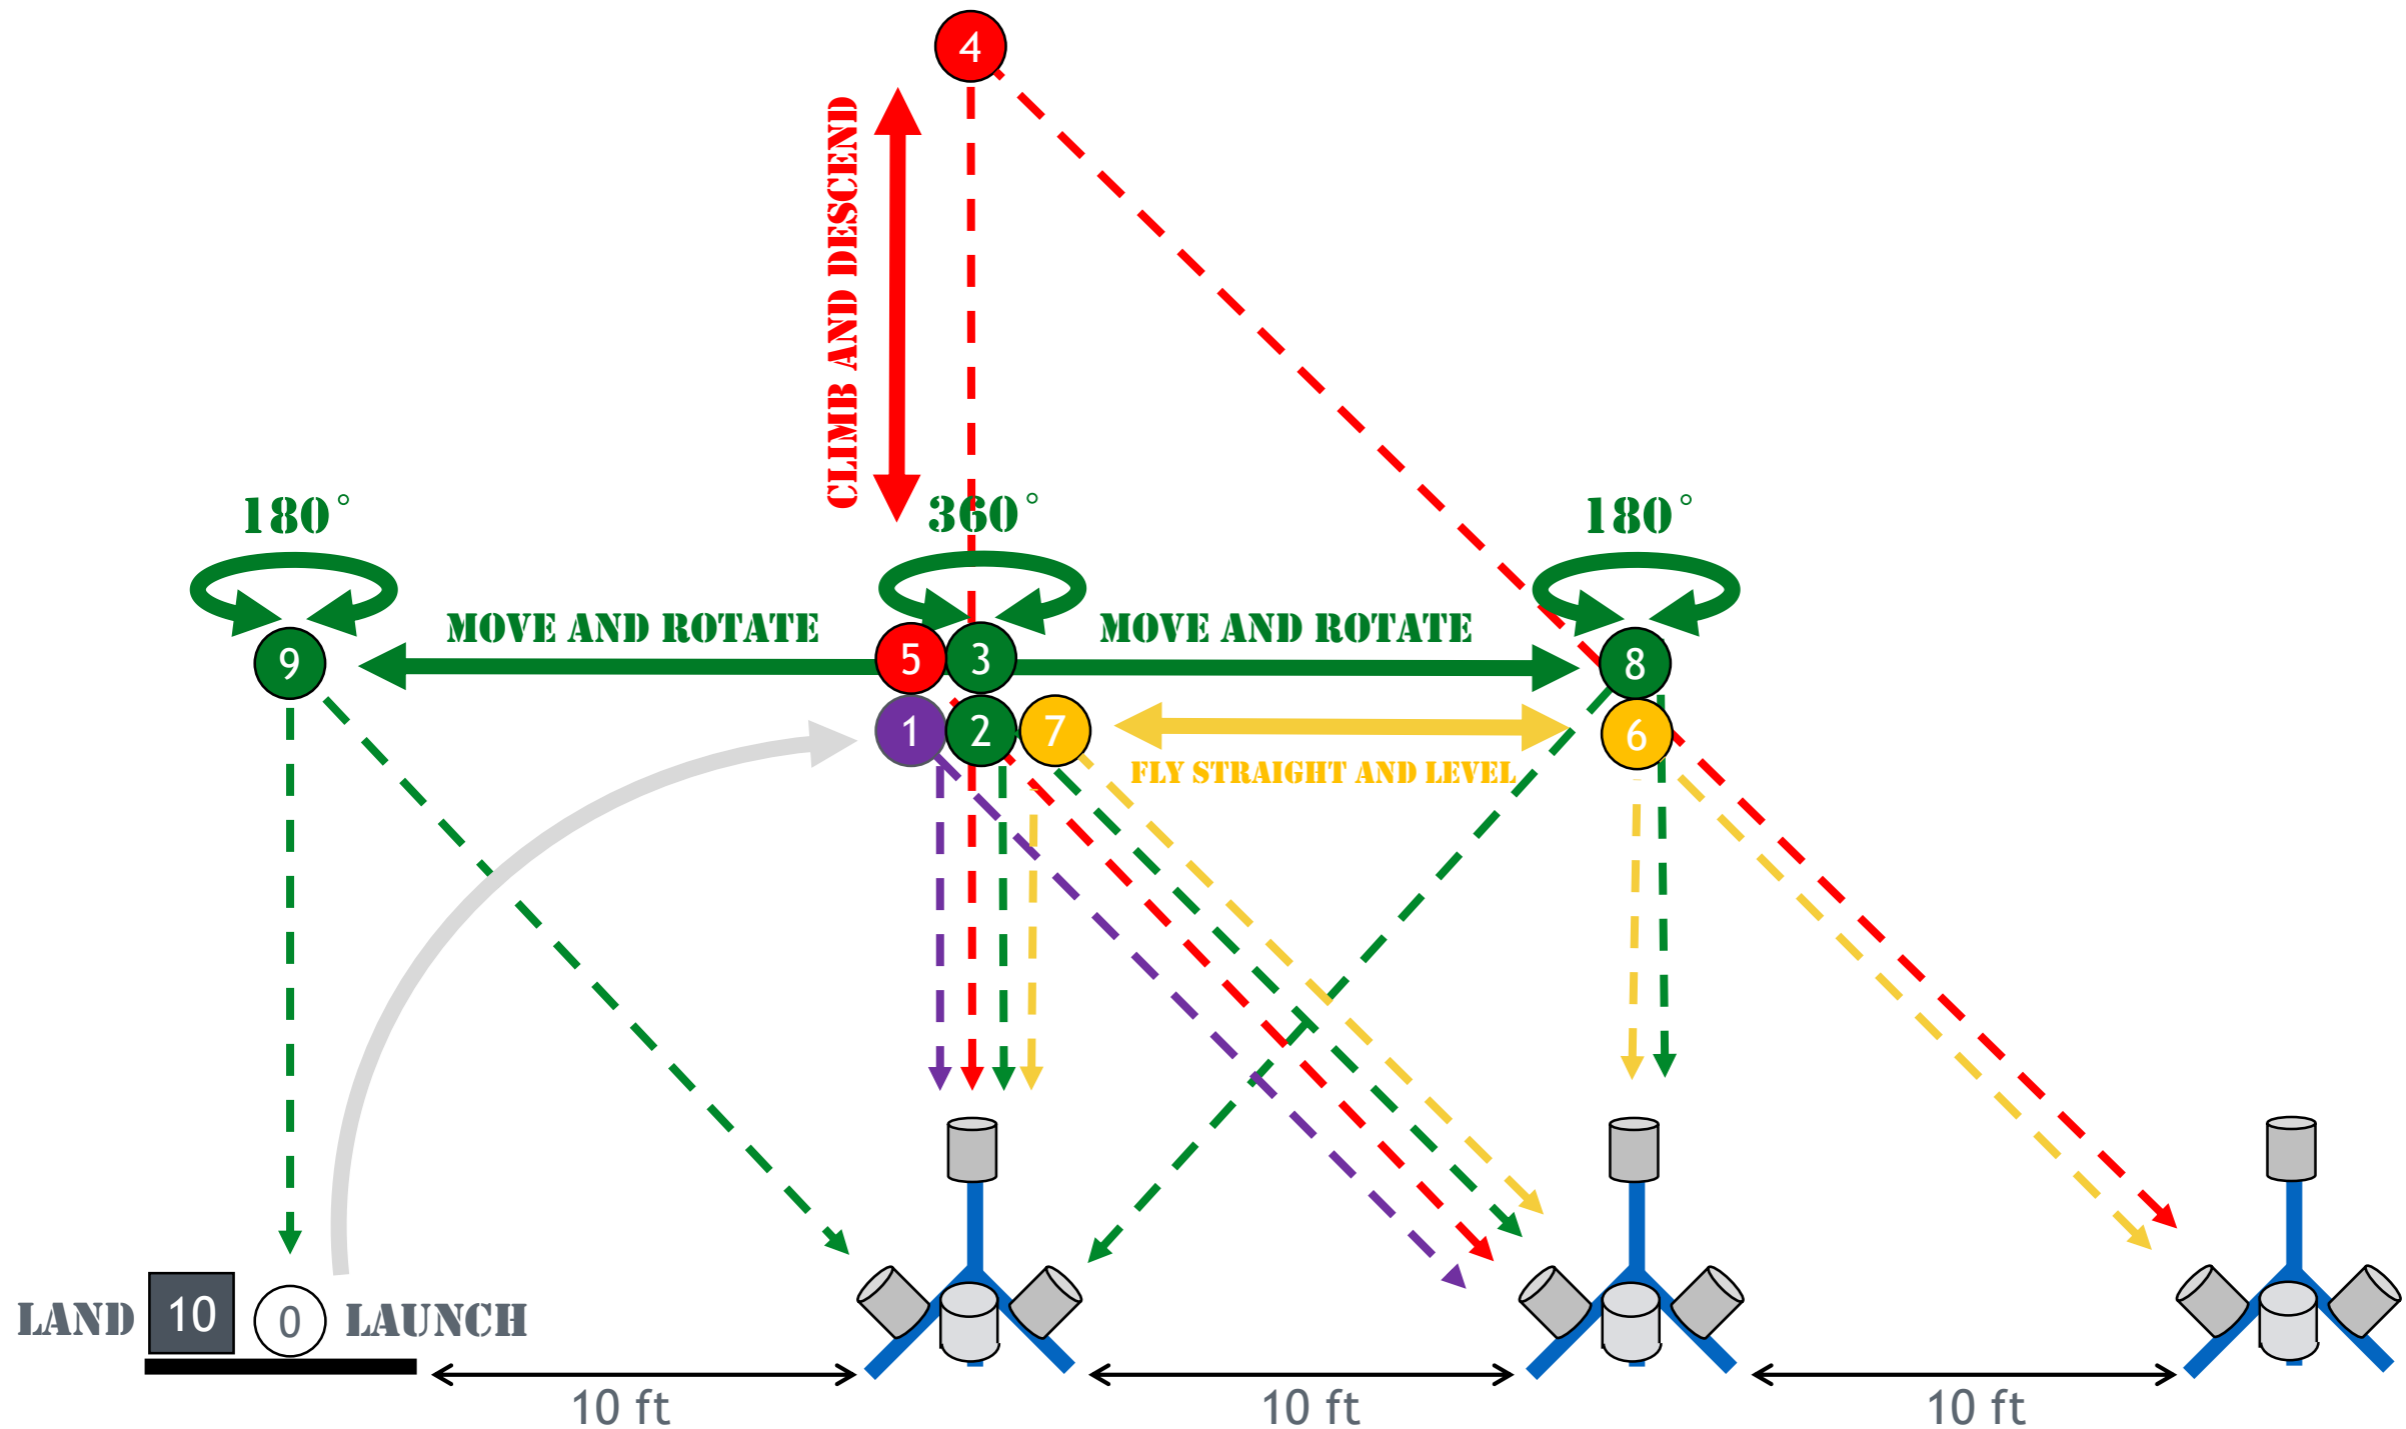

*Maneuvering Course must be completed in 12 or less minutes.*

**COLORADO**

Center of Excellence for Advanced  
Technology Aerial Firefighting

Department of Public Safety

# Basic Maneuvering

Note: the outer black ring should be visible when looking into the bucket on your screen.